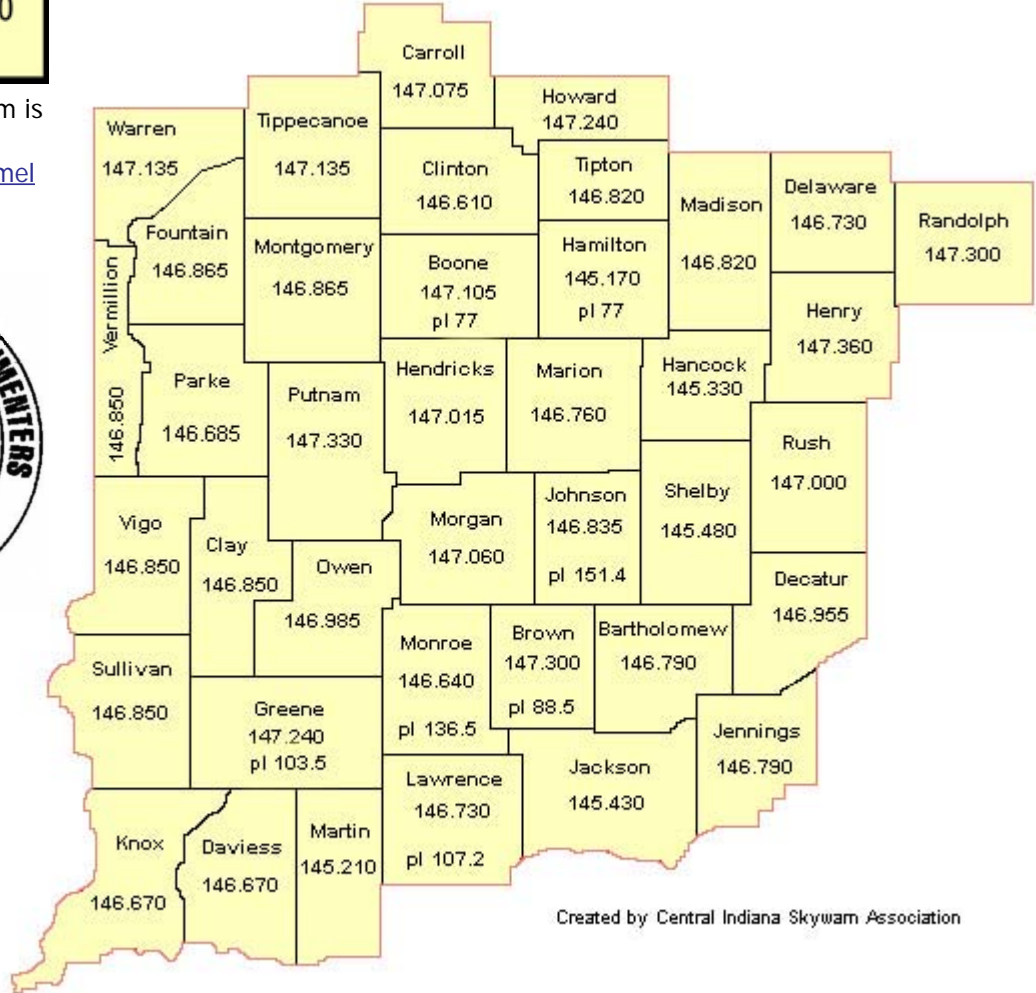

Central Indiana Skywarn N9NWS

Central Indiana Skywarn Frequencies :
146.9700 & 442.6500
 PL tone of 77

The CISA Repeater System is maintained by
[W9ICE, Indianapolis Carmel Experimenters](http://www.w9ice.com)

Created by Central Indiana Skywarn Association